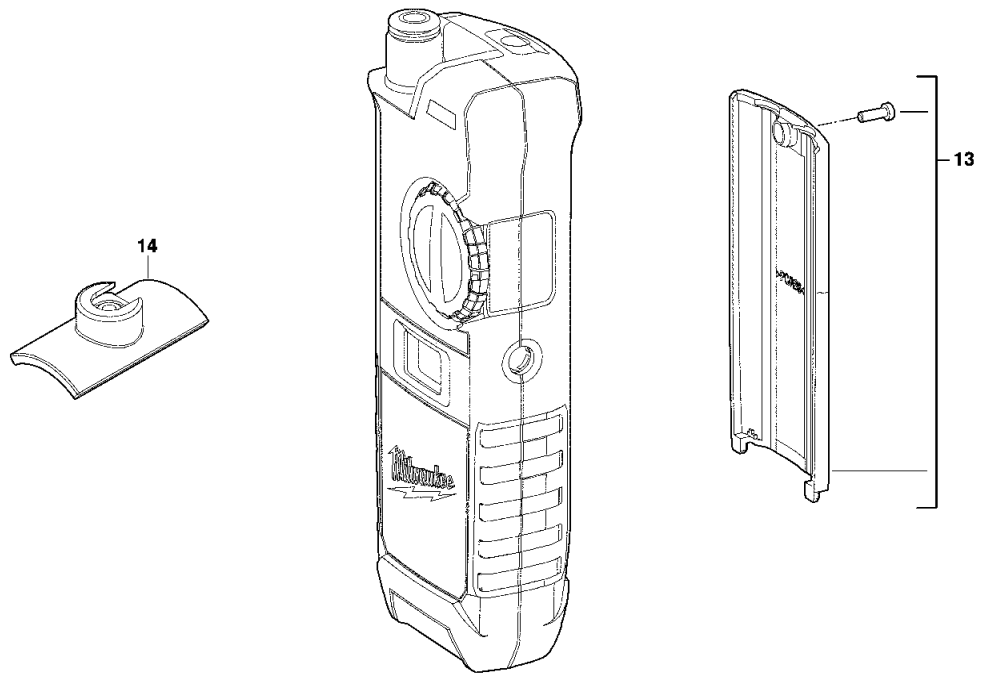

A & M Electric Tools

Battery Tools

Ind	Product No.	Type	Voltage	Country
a	4000433819	2210-20	1,5V	***

Ind	Product No.	Type	Voltage	Country

Milwaukee			
2210-20			
Exp.view No.	Version	Date	Page
4926 4338 22	0004	29.05.12	1/1