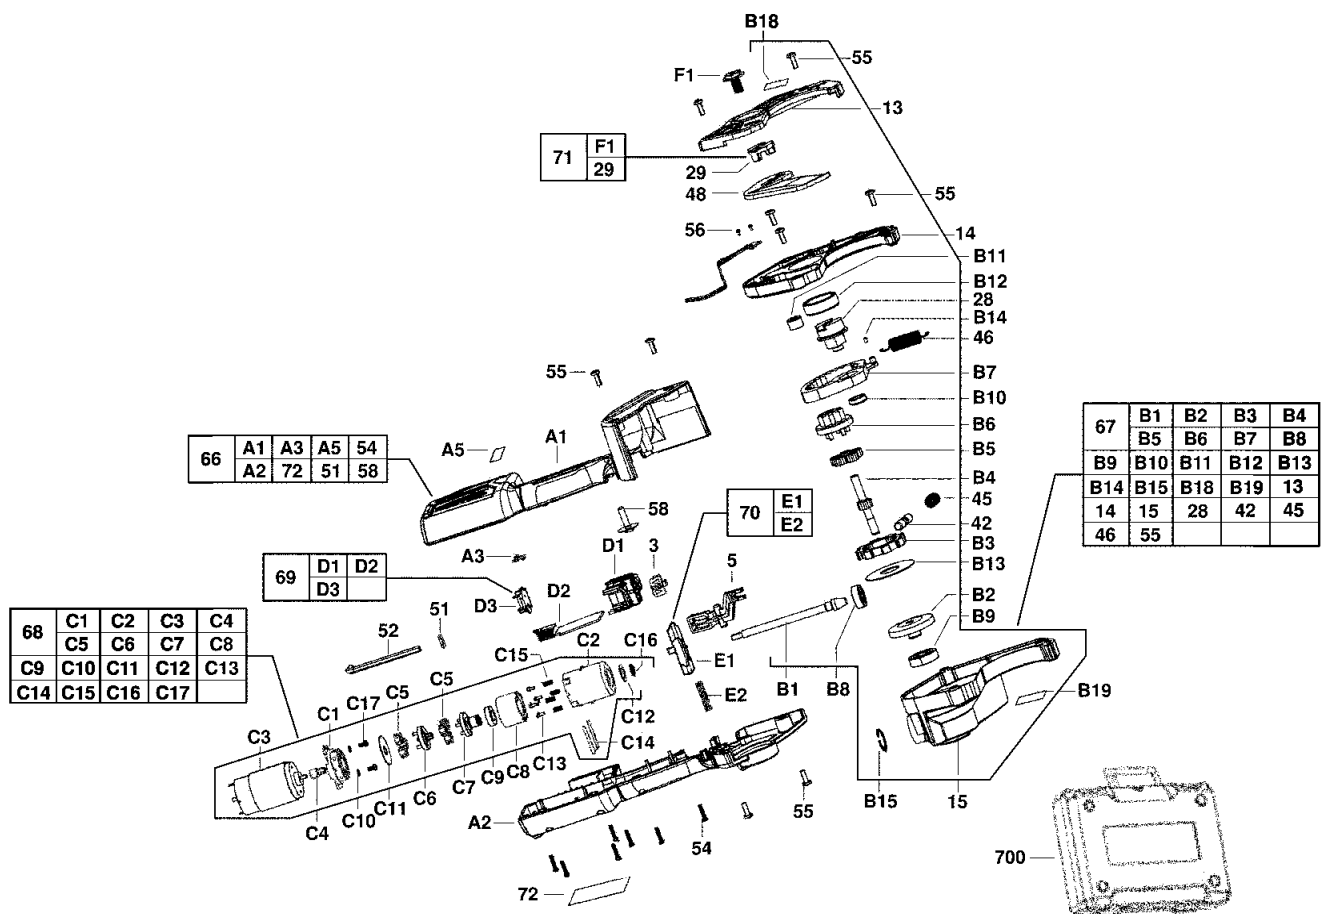

A & M Electric Tools

Battery Tools

Ind	Product No.	Type	Voltage	Country
a	4000431243	C12PPC	12V	***

Ind	Product No.	Type	Voltage	Country

Milwaukee				
C 12 PPC				
Exp.view No.	Version	Date	Page	
4926 4332 76	0001	25.05.12	1/1	

Pos	Index	Quanti	Article No.	Designation
0003	a.....	1	350422001	SWITCH LEVER
0005	a.....	1	519970001	LEVER
0013	a.....	1	641560001	GEAR BOX HOUSING
0014	a.....	1	641561001	GEAR BOX HOUSING
0015	a.....	1	641562001	GEAR BOX HOUSING
0028	a.....	1	680092002	SPINDLE
0029	a.....	1	692440001	HOLDER
0042	a.....	1	672342001	PIN
0045	a.....	1	692375001	SPRING
0046	a.....	1	692376001	SPRING
0048	a.....	1	681395001	CUTTER
0051	a.....	1	560814001	RUBBER SLEEVE
0052	a.....	1	691255003	BIT
0054	a.....	1	661047001	SCREW
0055	a.....	1	661113007	SCREW
0056	a.....	1	661347001	SCREW
0058	a.....	1	660200002	SCREW
0066	a.....	1	4931433614	PAIR HANDLE SHELLS
0067	a.....	1	201364002	GEAR BOX
0068	a.....	1	201365002	MOTOR
0069	a.....	1	4931433279	SWITCH ASSEMBLY
0070	a.....	1	201367002	INTERLOCK ELEMENT

Pos	Index	Quanti	Article No.	Designation
0071	a.....	1	201368002	ADAPTER
0072	a.....	1	4931433280	RATING PLATE
0700	a.....	1	303408002	CARRYING CASE

Repairs/modification and testing of electric power tools are to be carried out by specialists. The safety regulations according to DIN/VDE/CEE/AFNOR and other regulations valid in the different countries are to be observed.